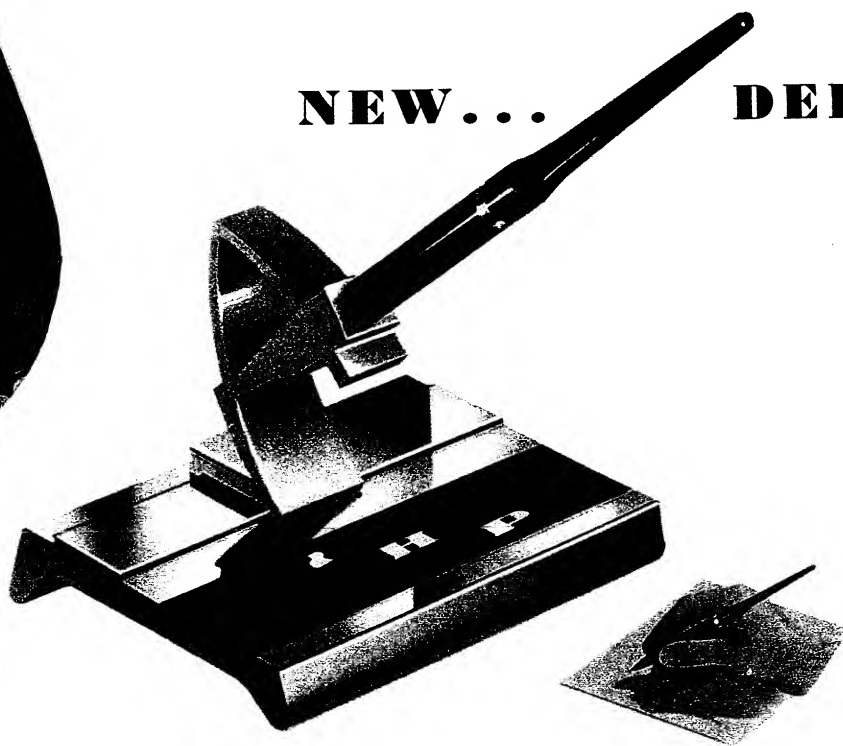

*a quality writing instrument  
to build sales and goodwill*

NEW RETRACTABLE

*Autopoint*<sup>®</sup>

**BALL POINT PEN**

No. 636—Retractable Ball Point Pen by "AUTOPOINT" . . . features new, quick-drying, banker approved ink for cleaner, sharper writing. Advanced "AUTOPOINT" styling assures perfect balance, writing ease. New, exclusive pocket-level "rocker-action" clip. Colors: gray, black or du-bonnet. Cap and trim in lustrous chrome or gold-like bronze finish. Boxed in handsome gold and black presentation box.

**IMPROVED, TROUBLE-FREE RETRACTABLE ACTION! NO BUTTONS!**

PRESS THE CAP . . .  
POINT'S OUT!

PRESS THE CLIP . . .  
POINT'S IN!

**NEW...**

**DELUXE**

**NO. 610 "AUTOPOINT"  
DELUXE EXECUTIVE DESK SET**

Striking design... A handsome addition to any desk top. Unusual tapered ball point desk pen in gray, black or dubonnet, featuring effortless "AUTOPOINT" glide writing. Gleaming gold-anodized metal pen holder and silver-anodized metal base. Rich, gold color plastic panel for advertising copy. Individually gift boxed.